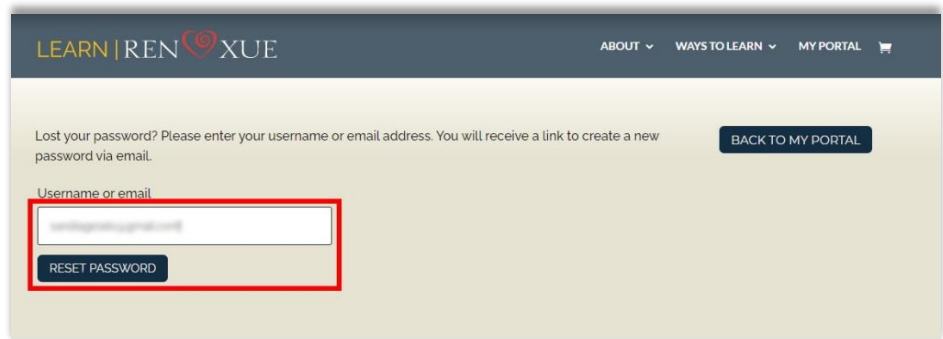

How to reset your [LearnRenXue.org](https://www.learnrenxue.org) password

If you do not know your password or have forgotten it, follow these steps to access your Portal. If you don't know your email address or username, please contact websupport@renxueinternational.org

1. Go to [learnrenxue.org](https://www.learnrenxue.org) and click on MY PORTAL.

2. In the Login window, click on the 'Lost your password?' link.

3. Enter your email or username and click the RESET PASSWORD button.