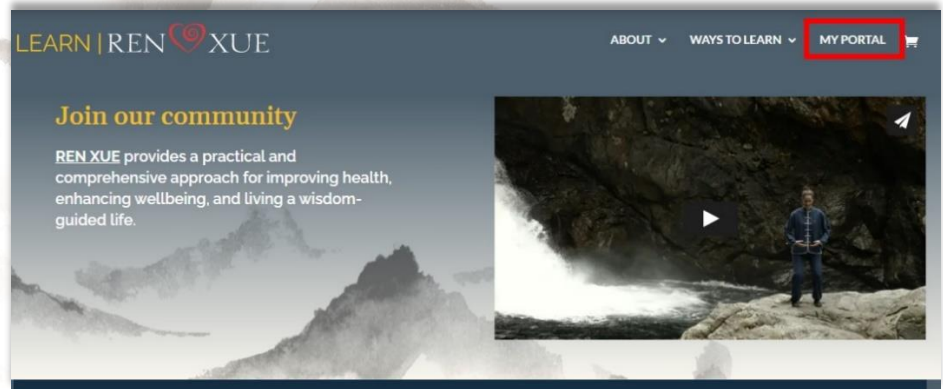

1. Go to [learnrenxue.org](https://www.learnrenxue.org) and click on MY PORTAL.

2. In the Login window, click on the 'Lost your password?' link.

3. Enter your email or username and click the RESET PASSWORD button.