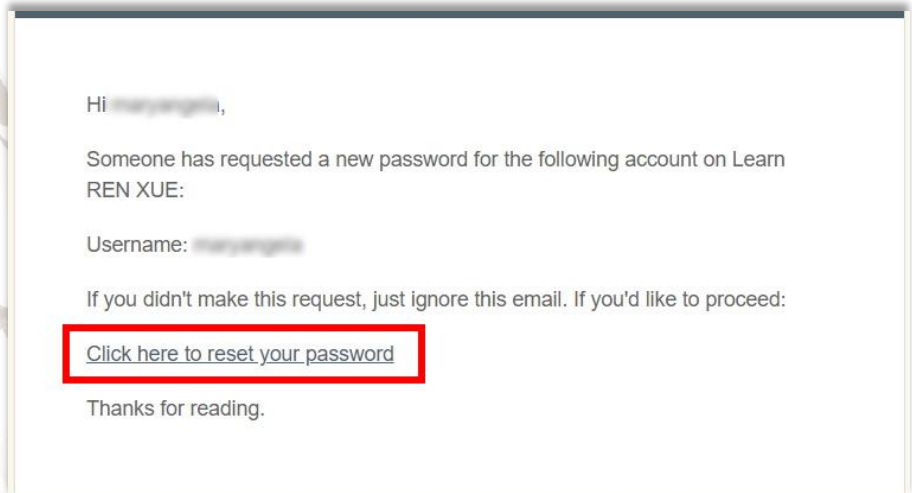

4. Check for an email from Learn REN XUE with the subject 'Password Reset Request for Learn REN XUE' and click on the link to reset your password.

HINT: If you don't receive the password reset email, check your spam folder.

5. Type your new password and re-enter it. You can click on the eye icon (circled) to view and check the password you have entered.

LEARN | REN XUE

ABOUT ▾ WAYS TO LEARN ▾ MY PORTAL 🛒

Enter a new password below.

[BACK TO MY PORTAL](#)

New password *

Re-enter new password *

SAVE

6. In the Login window, enter your email address or username and your password.

Login

Username or email address *

Password *

LOG IN ☐ Remember me

[Lost your password?](#)

This brings you to your Learn REN XUE Portal, where you can access your downloadable purchases and any Yuan Tze events you have purchased.

We are here to help if you have any difficulties. Please email us at websupport@renxueinternational.org.